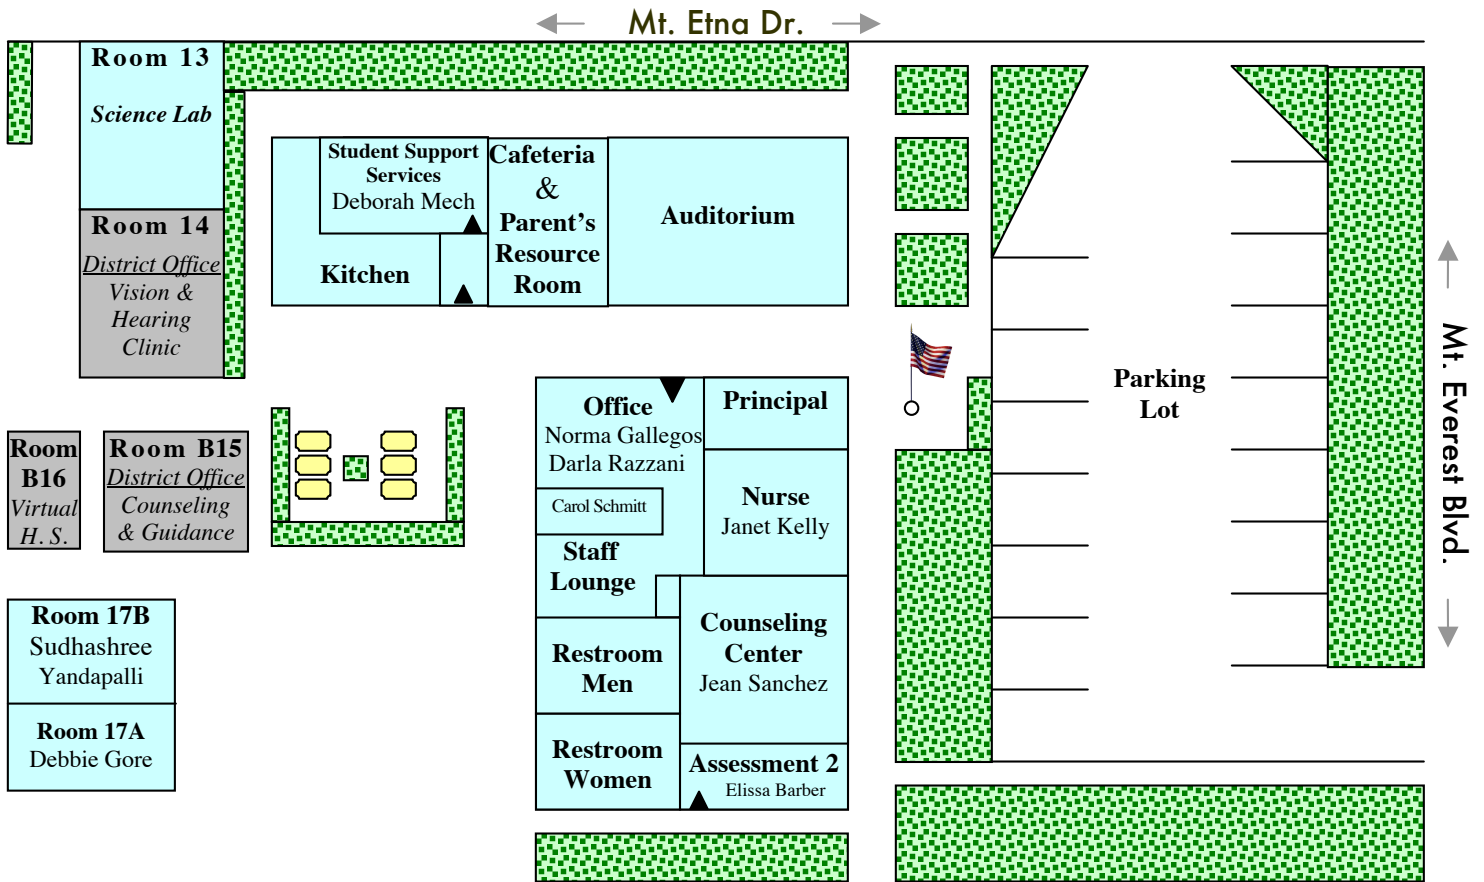

## Playground

<b>Custodian</b> Michael Goldwater Lenny Frausto	<b>Room 1</b> Linda Patterson	<b>Room 2</b> Kris Rodenberg	<b>Room 3</b> Jim Greenwood
<b>Restroom Boys</b>	<b>Room 4</b> <i>Textbook Workroom</i>	<b>Room 5</b> <i>Library</i> Peggy Clemence Suzanne Wilson	<b>Room 6</b> <i>Computer Lab</i> Steve Antti Linda Ele
<b>Restroom Girls</b>			

	<b>Room 7</b> Emily Jacobs	<b>Room 8</b> <i>District Office</i> <i>Special Education</i>	<b>Room 9</b> Bruce Sharp
<b>Restroom Boys</b>	<b>Room 10</b> Louis Cornelio	<b>Room 11</b> Rachel Finney	<b>Room 12</b> Erin Becerra
<b>Restroom Girls</b>			